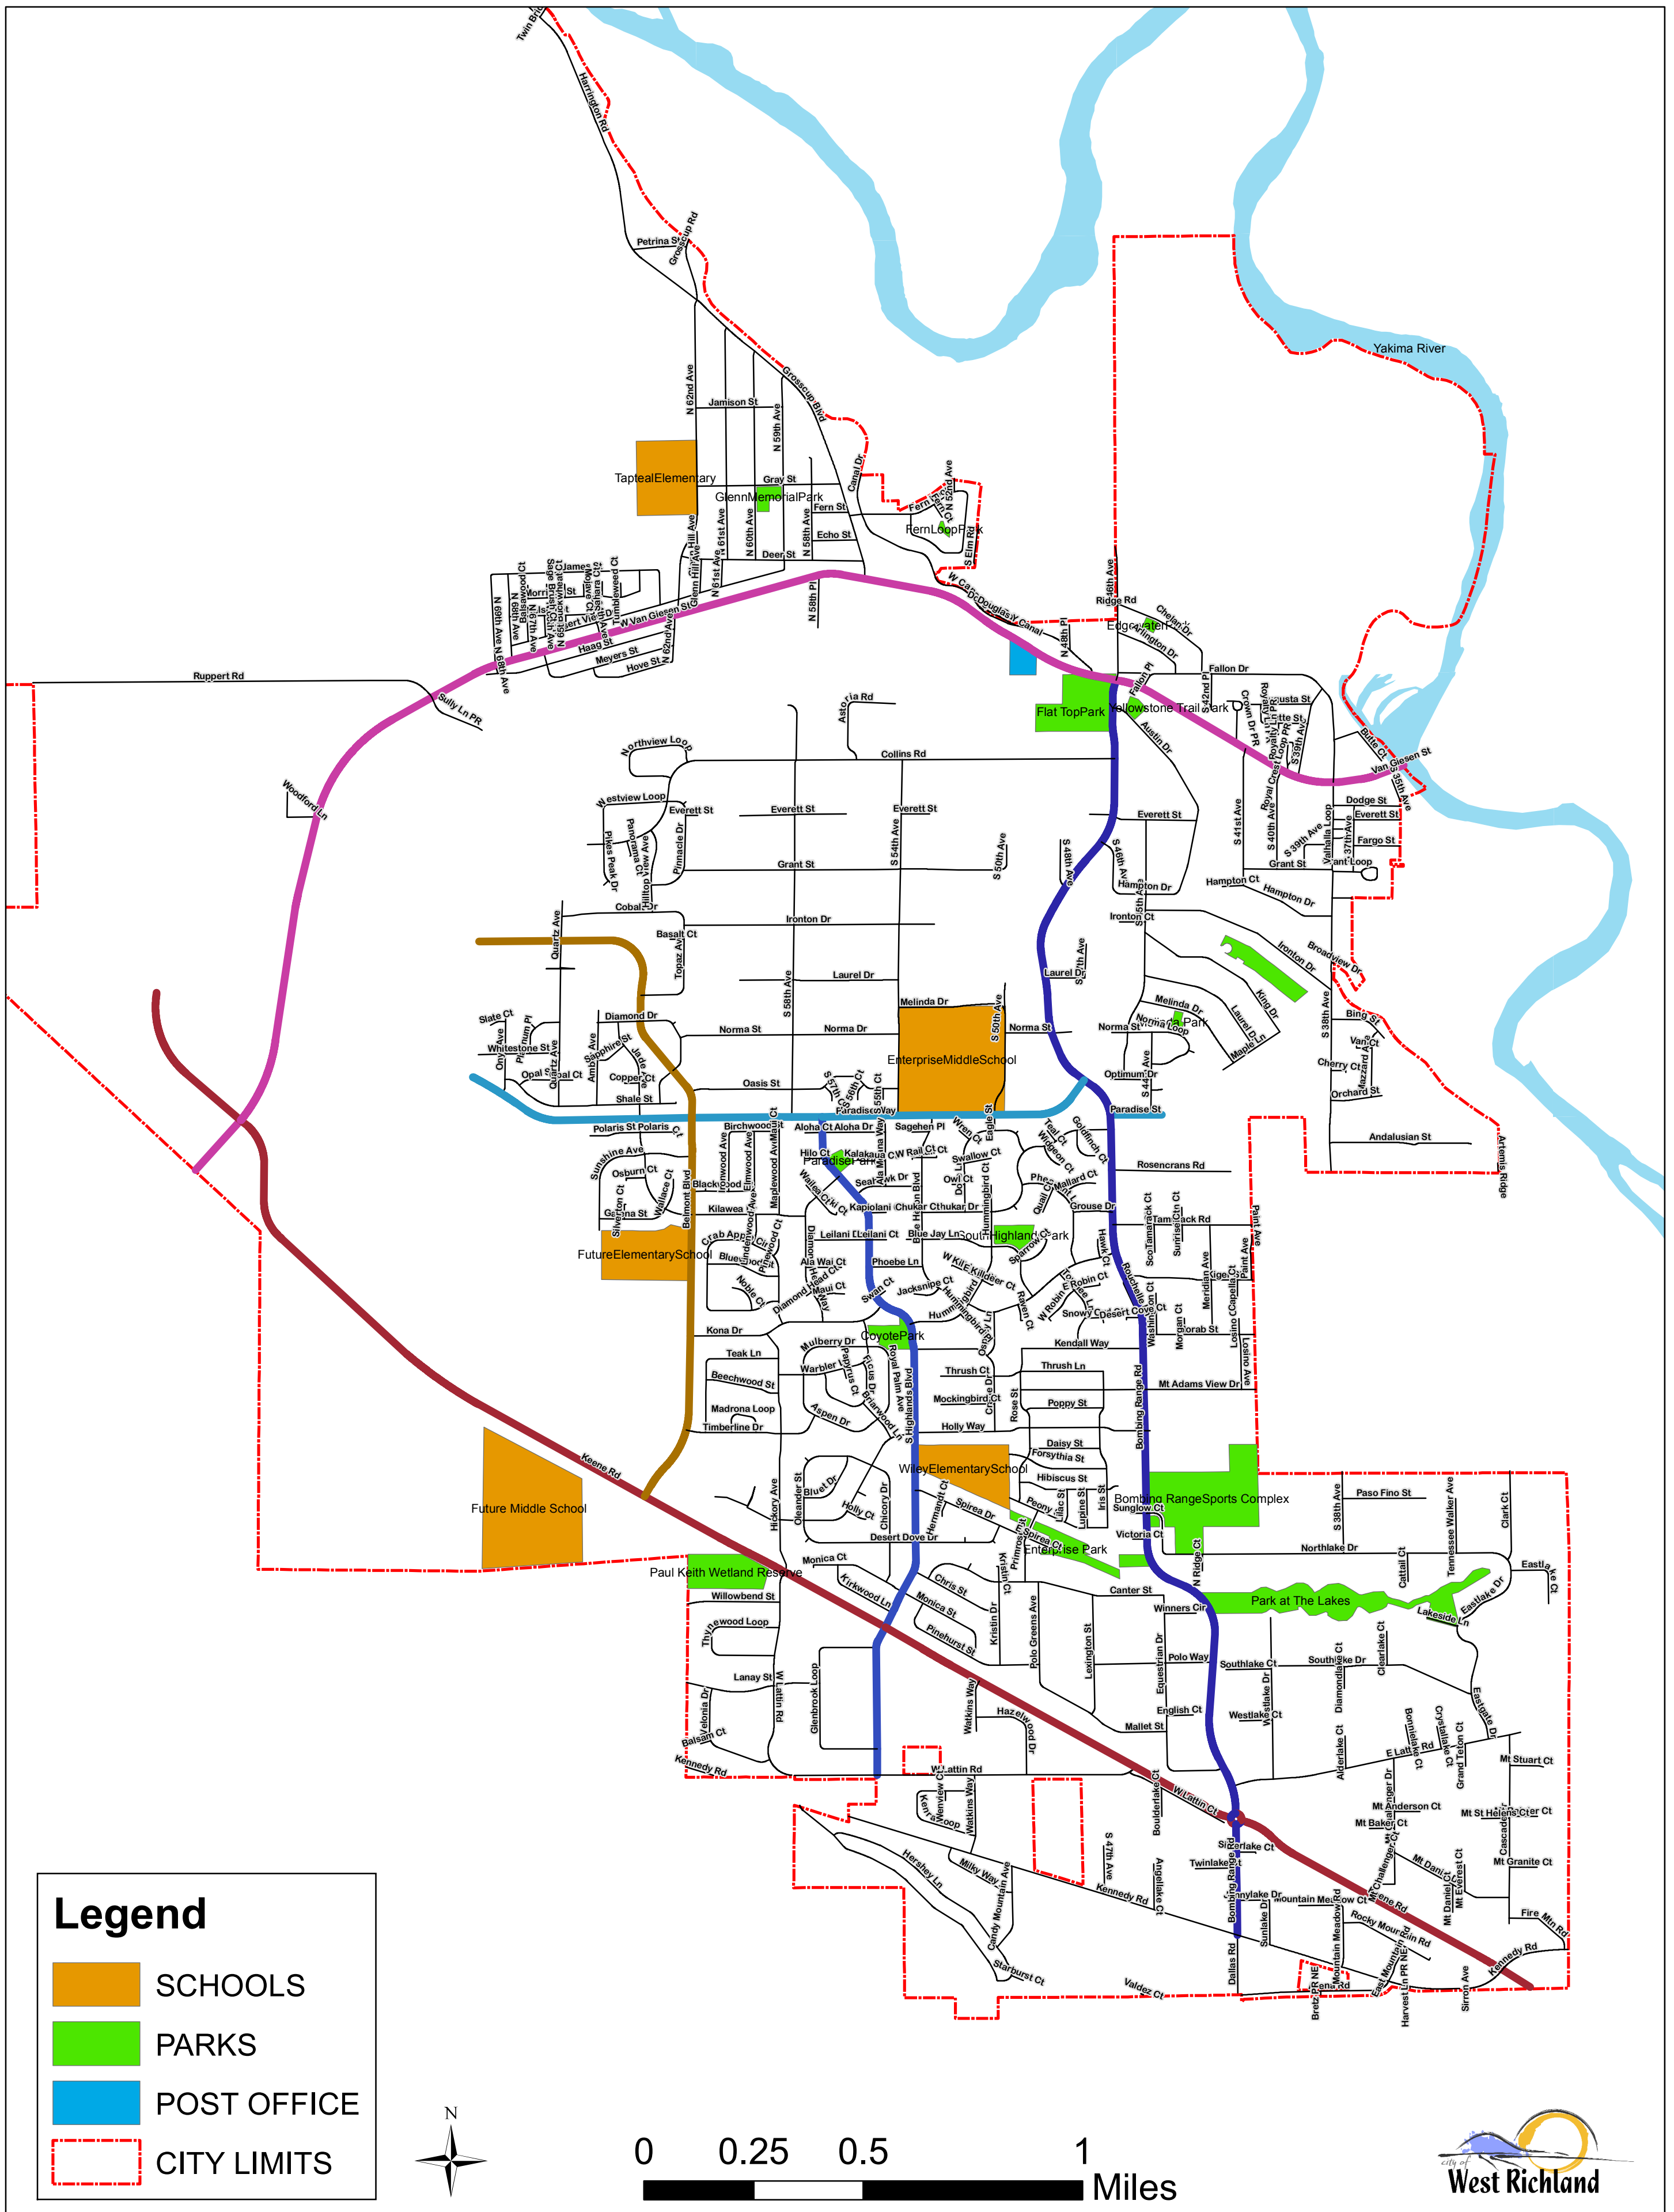

Road Map: City of West Richland, WA

Updated May 2015