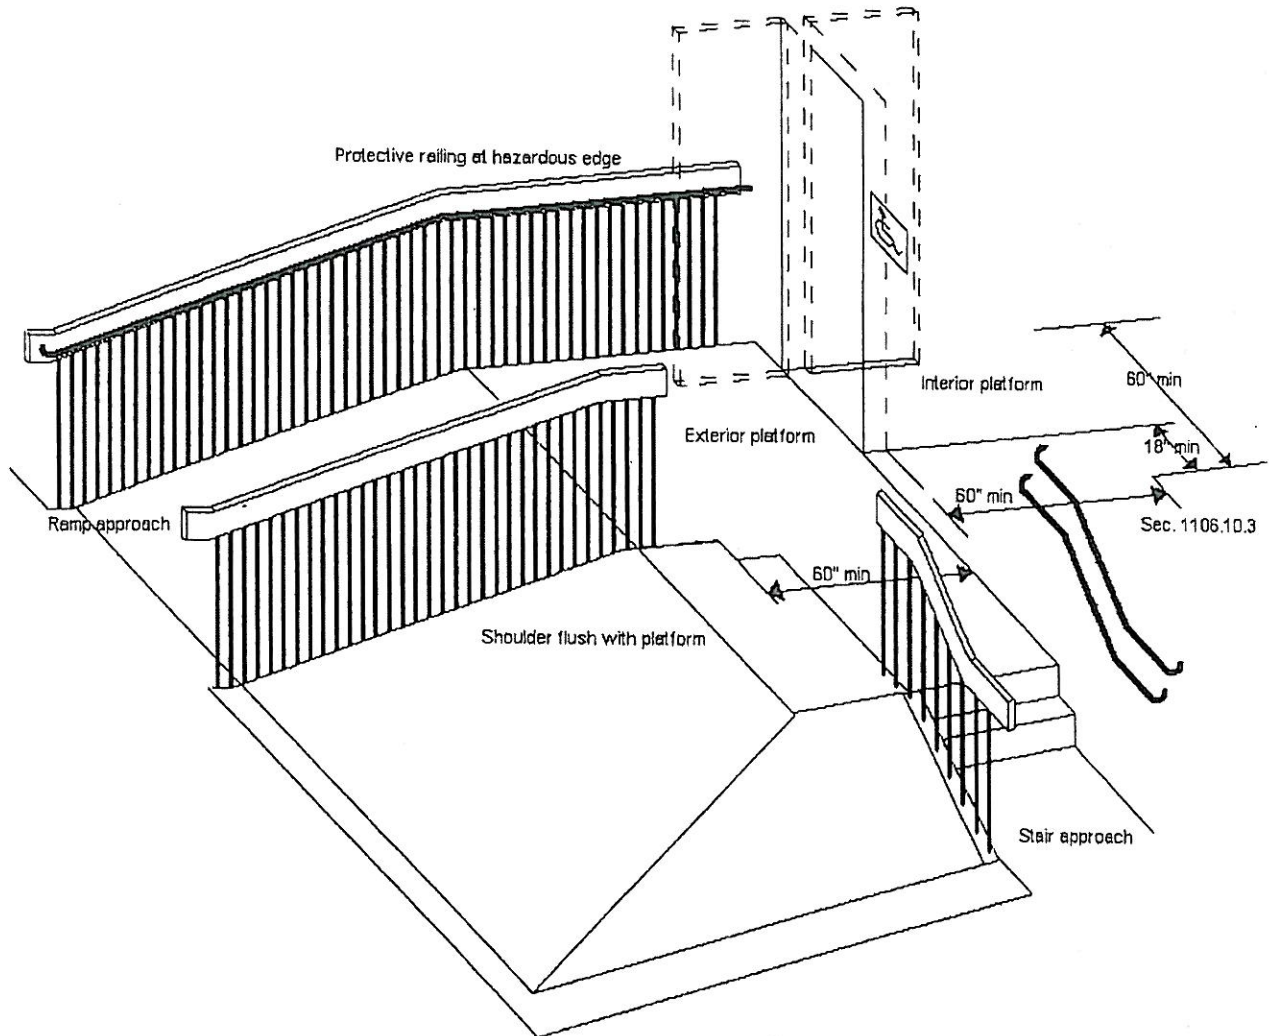

COMMUNITY DEVELOPMENT SERVICES
3801 W Van Giesen, West Richland 99353
Phone: 509-967-5902 Fax: 509-967-2419

ACCESSIBLE RAMPS AND LANDINGS

LANDINGS ON BOTH SIDES OF A DOOR